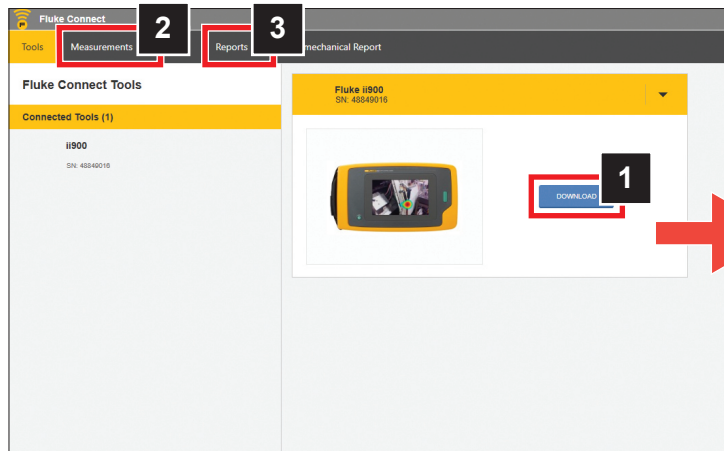

www.fluke.com/leakqreports
www.fluke.com/pdqreports
www.fluke.com/mecqreports

3 Reporting Tool Selection

3A

3B

2 ii900/ii910: Select Capture Mode

	ii900	ii910

3A Fluke Connect Desktop Reporting

3B Online Reporting