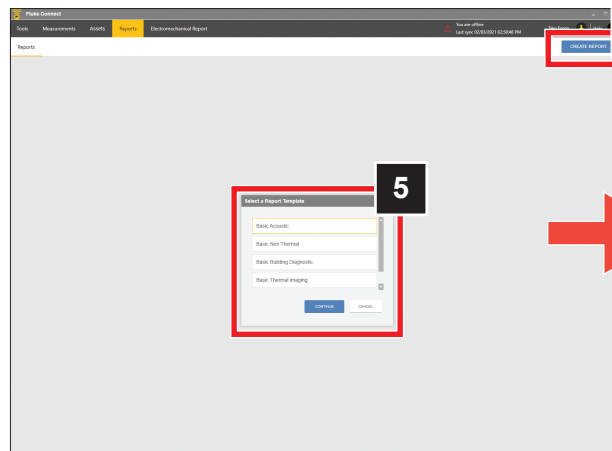

www.fluke.com/leakqreports
www.fluke.com/pdqreports
www.fluke.com/mecqreports

3 Reporting Tool Selection

3A

3B

2 ii900/ii910: Select Capture Mode

	ii900	ii910

3A Fluke Connect Desktop Reporting

3B Online Reporting