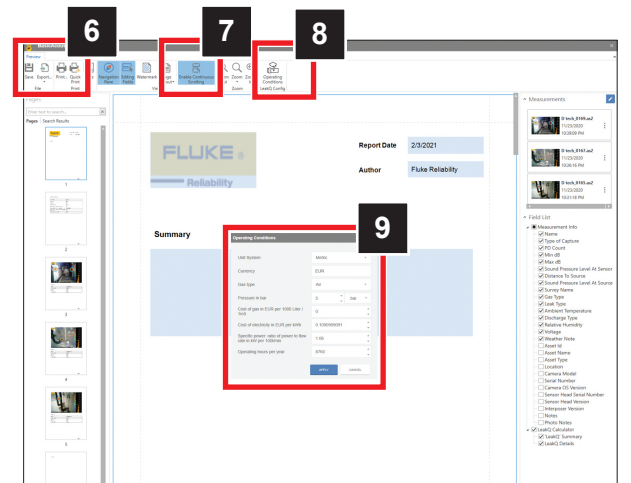

www.fluke.com/leakqreports
www.fluke.com/pdqreports
www.fluke.com/mecqreports

3 Reporting Tool Selection

3A

3B

2 ii900/ii910: Select Capture Mode

	ii900	ii910

3A Fluke Connect Desktop Reporting

3B Online Reporting