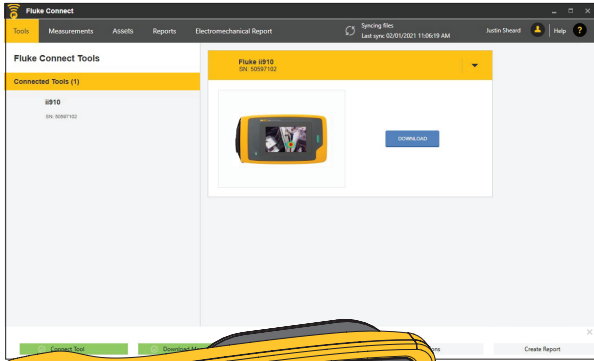

FLUKE

LeakQ™ Mode
PDQ Mode™
MecQ™ Mode
 Reporting Tool
 for ii900/ii910 Acoustic Imager

- LeakQ
ii900/ii910
- PDQ
ii910
- MecQ
ii910
- www.fluke.com

1 File Transfer & Software/Firmware Updates

Fluke Connect: www.fluke.com/fcsetup
 ii900/ii910 Acoustic Imager: www.fluke.com/ii900firmware